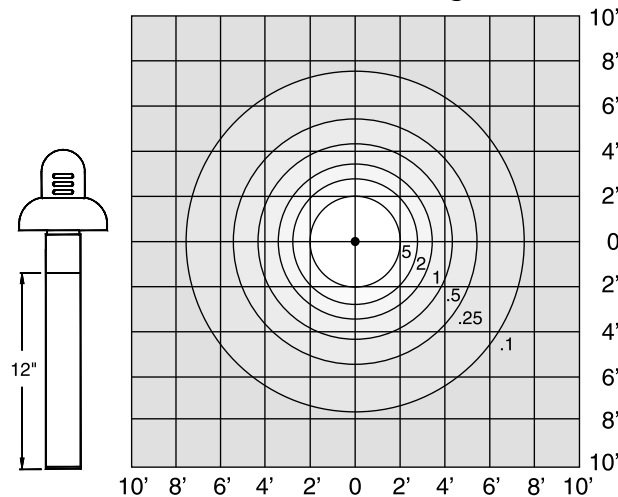

Camino Star™

Values based on 50W T4 Lamp

Horizontal Footcandles ITL46486

6" Base Height

12" Base Height

18" Base Height

24" Base Height

Note: • All footcandle values are based on a 50W lamp at 960 lumens.
 • For 42W lamp multiply values by .84.
 • For 35W lamp multiply values by .70.
 • For 20W lamp multiply values by .40.