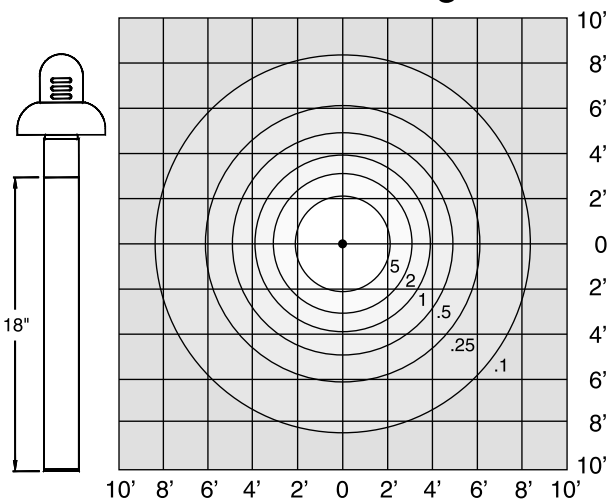

Camino Star™

Values based on 50W T4 Lamp

Horizontal Footcandles ITL46486

6" Base Height

12" Base Height

18" Base Height

24" Base Height

Note: • All footcandle values are based on a 50W lamp at 960 lumens.
 • For 42W lamp multiply values by .84.
 • For 35W lamp multiply values by .70.
 • For 20W lamp multiply values by .40.