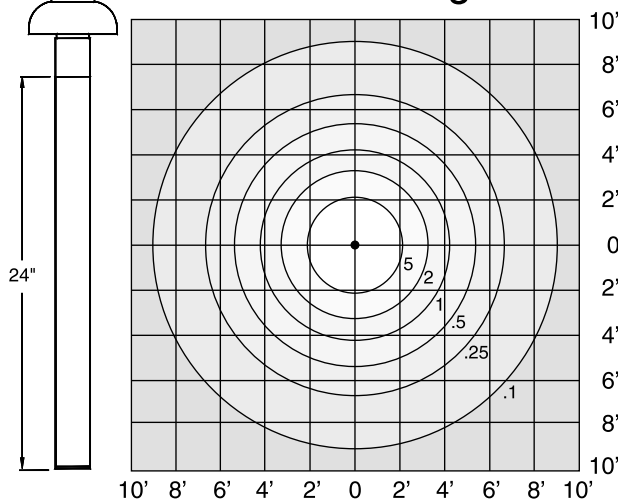

Camino Star™

Values based on 50W T4 Lamp

Horizontal Footcandles ITL46486

6" Base Height

12" Base Height

18" Base Height

24" Base Height

Note: • All footcandle values are based on a 50W lamp at 960 lumens.
 • For 42W lamp multiply values by .84.
 • For 35W lamp multiply values by .70.
 • For 20W lamp multiply values by .40.