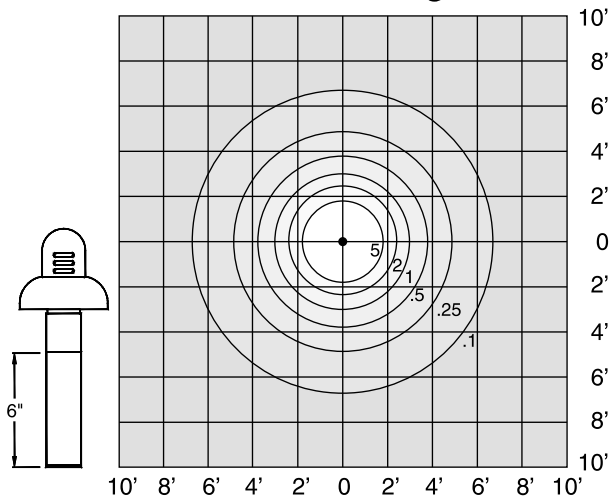

Camino Star™

Values based on 50W T4 Lamp

Horizontal Footcandles ITL46486

6" Base Height

12" Base Height

18" Base Height

24" Base Height

Note: • All footcandle values are based on a 50W lamp at 960 lumens.
 • For 42W lamp multiply values by .84.
 • For 35W lamp multiply values by .70.
 • For 20W lamp multiply values by .40.